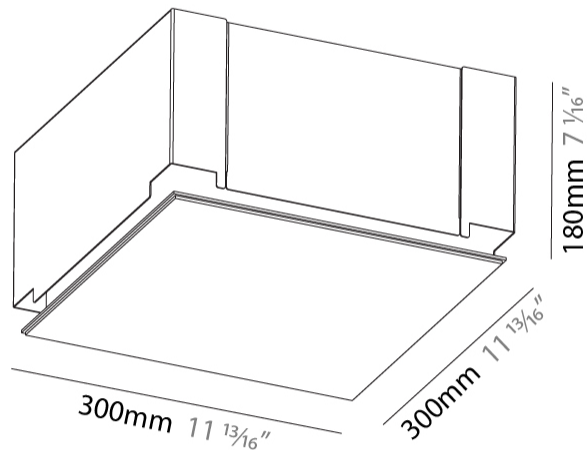

PHYSICAL

Shape: Square
Length (mm): 300
Length (in): 11 ¹³/₁₆"
Width (mm): 300
Width (in): 11 ¹³/₁₆"
Height (mm): 180
Height (in): 7 ¹/₁₆"
Ceiling Thickness (mm): 10 / 12.5 / 15 / 25 / 30
Ceiling Thickness (in): 3/8 or 1/2 or 9/16 or 1 or 1 3/16
Min. Recessing Depth (mm): 200
Min. Recessing Depth (in): 7 ⁷/₈"
Light Distribution: Direct
Diffuser: PMMA - Opal
Fixture Finish: SSR / BKV / CWI / CRY / HAB / UFT / ITA / RUA / FTG / MYG / LOD / PUS / FRO / FUP / KIA / POP / BLS / SPG / MEY / GOH / GUM / CHC / COM / ABZ / JAG / OBR / MOS / ROR
Fixture Material: Extruded Aluminum / Steel
Cut-out Measurements: 335mm 13 3/16" x 335mm / 13 3/16"
Upon Request: Unique Sizes Unique Ceiling Thickness Unique Mounting Depth Spot Inserts

ELECTRICAL

Lamp Type: LED (Zhaga Standard)
Input Wattage (W): 12.4
Total Output Wattage (W): 10.8
Dimming: Tri-Mode (Non-Dimming and Phase Dimming (120Vac only) and 0-10V Dimming)
Driver Included: Yes
Driver Location: Integrated
Driver Type: Constant Current - Universal
Driver Class: Class 2
Input Voltage (V): 120 - 277
Constant Current (MA): 350

LED

Color Temperature (°K): 3000 / 3500 / 4000
Max. Delivered Lumen (lm): 850 / 902 / 920
CRI: >80 CRI
Efficiency (%): 65% (5mm Perspex)
Lamp Life (hrs): 50000
Upon Request: RGB-W Tunable White Special Color Temperature CRI90

OPTICAL

RATINGS AND CERTIFICATIONS

Certified By: Certified for North American Standards
IP rating: IP20